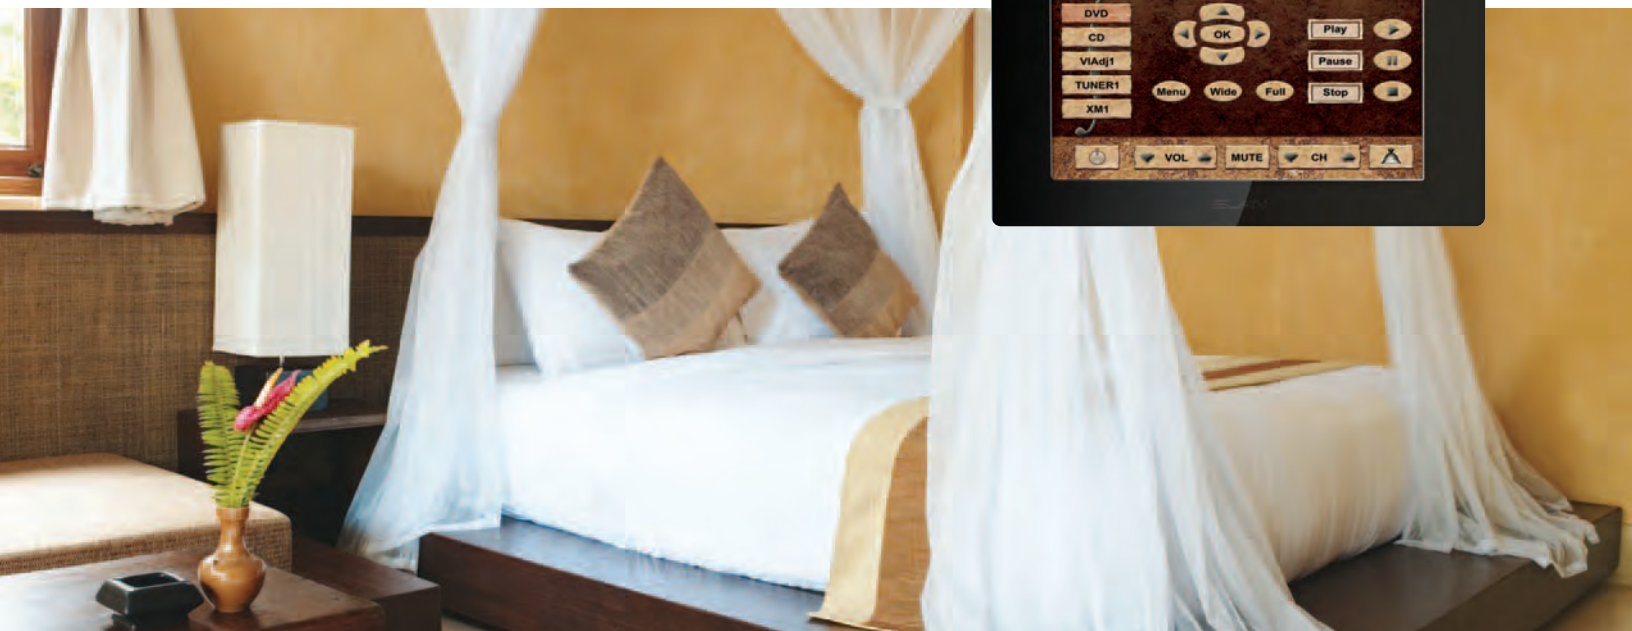

room controller and can also be used in almost any home system you may have, even ones made by other audio/video manufacturers. Take command of it all with the VIA!7.0-EM!

Stay Informed, Feel Secure

With its 7-inch diagonal viewing area and 16:9 wide-screen format, the VIA!7.0-EM is more than just a do-it-all user interface; it's also a convenient way to keep up on the latest news, weather or stock prices. More importantly, its live video monitoring capabilities provide you with the means to instantly view security cameras in and around your home. You'll always know what's going on with a VIA!7.0-EM.

Affordable Customized Control

The VIA!7.0-EM provides more than custom-tailored control of all your electronics. Each touch panel can also be customized to match almost any décor. Two finely contoured wall frame styles, Standard and Euro, are available in seven different décor-matching colors: white, light almond, almond, ivory, brown, black & satin chrome. You can also choose from a colorful selection of on-screen motifs that further enhance the VIA!7.0-EM's aesthetic harmony with your environment. Intelligent, reliable, enlightening, attractive – all at a price that won't break the bank. What more could you ask for?