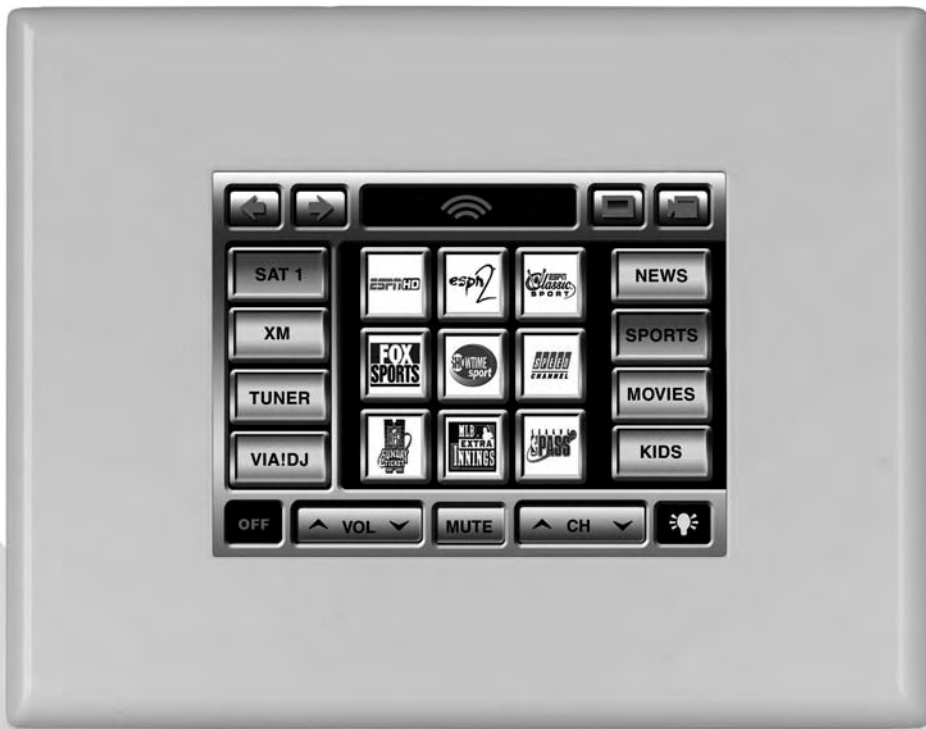

General

- 4-inch color LCD touch panel
- Controls up to 20 audio/video components, lighting, security, temperature and more
- Full-color video monitor/small in-wall TV
- Affordable step-up from standard in-wall keypads
- Customizable graphics and motifs
- Every icon configurable for single or multiple functions
- Non-volatile flash memory
- Easy to program using VIA!TOOLS Setup Software
- Compatible with every ELAN multi-room controller
- Universal controller for any system
- Easy retrofit installation
- Optional VIABKT4.0 Rough-In Brackets available
- Ships standard with White frame
- Ivory, Almond, Black & Chrome frames sold separately

Connections . . . . .System Port (RJ-45), Video IN ("F" connector),
. . . . .Video Loop OUT ("F" connector)

Wiring Requirements . . . . .Cat-5 (Data), RG-6 or RG-59 coaxial cable
. . . . .(Composite Video)

Power Requirements . . . . .+16VDC, 1.0A

Mounting Height . . . . .56"-60" from floor

Viewing Angles . . . . .10° up, 30° down, 45° left/right from center

Resolution . . . . .372 (W) x 234 (H)

NTSC and PAL compatible (auto-switch)

Frame Dimensions . . . . .5 27/32" (W) x 4 9/16" (H) x 9/32" (D)
. . . . .149 mm (W) x 116 mm (H) x 7 mm (D)

Cut-Out Dimensions . . . . .Approx. 4 21/32" (W) x 4 1/16" (H)
. . . . .Approx. 118 mm (W) x 103 mm (H)

(Use provided cut-out template for exact dimensions)

ELAN Home Systems reserves the right to change hardware and specifications without notice.

Two Year Limited Warranty

www.elanhomesystems.com

© ELAN Home Systems • 2005 • All rights reserved • ELAN is a trademark of ELAN Home Systems LLC • CSVIA40 REV:C

ELAN®
HOME SYSTEMS

Life Just Got Better™